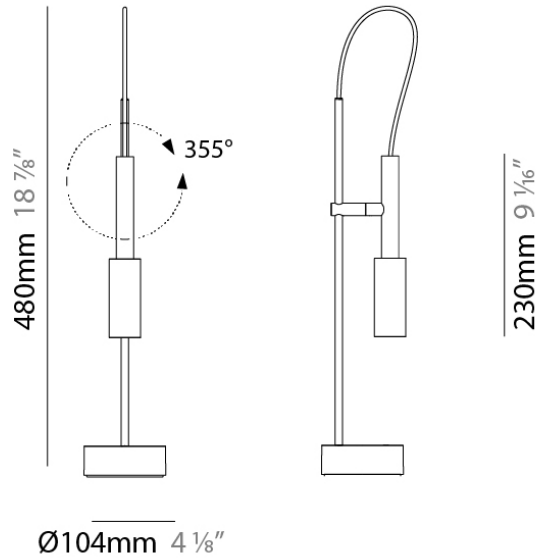

TUBINO PORTABLE

D84375-MBK

PROJECT	
TYPE	
NOTES	
QUANTITY	
DATE	

GENERAL

Series: Tubino
Subseries: Tubino
Brand: Panzeri
Division: Design
Mounting Type: Portable
Mounting Location: Table
Subcategory: Task

PHYSICAL

Shape: Cylinder
Diameter (mm): 104
Diameter (in): 4 1/8
Height (mm): 480
Height (in): 18 7/8
Light Distribution: Adjustable / Direct
Weight (kg): 1.42
Weight (lbs): 3.13
Diffuser: Opal - Polycarbonate
Fixture Material: Aluminum / Brass / Steel

ELECTRICAL

Lamp Type: LED
Input Wattage (W): 6.5
Dimming: Non-Dimmable
Driver Location: Inline Transformer Plug
Input Voltage (V): 120

LED

Number of LEDs: 1
Color Temperature (°K): 2700
Max. Delivered Lumen (lm): 339
Nominal Lumen (lm): 475
CRI: >90 CRI
Lamp Life (hrs): 70000

OPTICAL

Adjustability: Rotational 355°

RATINGS AND CERTIFICATIONS

Certified By: CSA Certified to UL and CSA Standards
IP rating: IP20